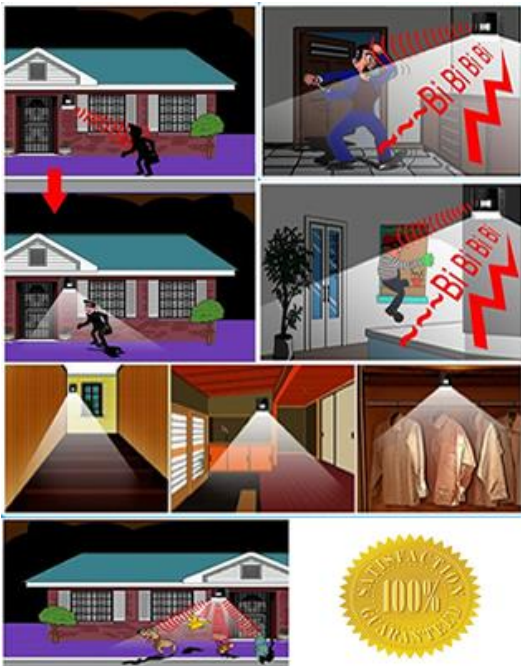

Compact removable solar panel & battery module for charging by sunshine if used indoor